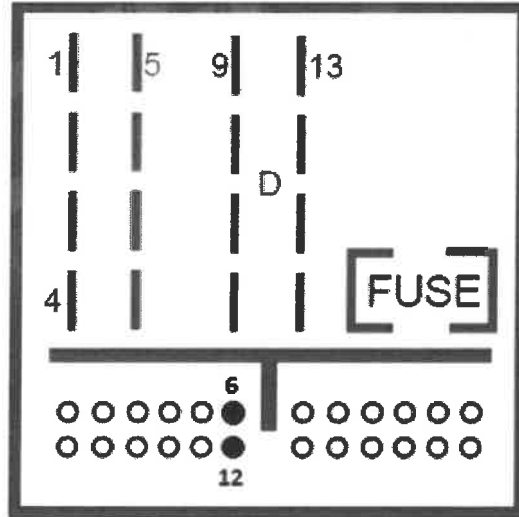

INSTALLATION DETAILS

VOLKSWAGEN T6 CAMERA INPUT

ADP-VWT6SHUT

Yellow (Video):

Pin 6

Black (Video Ground):

Pin 12